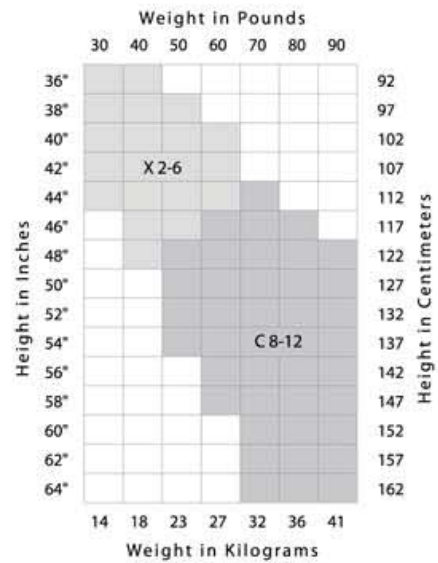

Men								
	Youth Medium (YM)	Youth Large (YL)	Small (S)	Medium (M)	Large (L)	Extra Large (XL)	2XL	3XL
Chest	28–30 in	30–32 in	34–36 in	36–38 in	38–40 in	40–42 in	42–44 in	44–46 in
Waist	25–26 in	26–28 in	28–30 in	30–32 in	32–34 in	34–36 in	36–38 in	38–40 in
Inseam	26 in	28 in	28 in	30 in	32 in	34 in	36 in	38 in

Women's

- Hold & Stretch®
- Ultra Shimmery
- Skating

Children's

- Hold & Stretch®
- Ultra Shimmery
- 100% Nylon
- Skating

Children's

- Ultra Soft
- Studio Basics
- Mesh
- Studio Basics Fishnet

Men's

Women's Plus Sizes

- Hold & Stretch® Plus

Size charts are for general fitting only and will vary according to tight products.

Measurement Guide:

Bust: Measure over the fullest part of the bust.

Waist: Measure your waist at the thinnest point.

Hip: Measure your hips at the fullest part of your bottom at the top of your leg.

Energetiks Child Garment Size Chart - TO FIT:

	XXS	XS	S	M	L	XL
AGE (YEARS)	3	5	7	9	11	13
HEIGHT (CM)	95	115	125	135	145	155
CHEST (CM)	54	59	64	69	74	79
WAIST (CM)	53	56	58	61	63	66
HIP (CM)	59	64	69	74	79	83