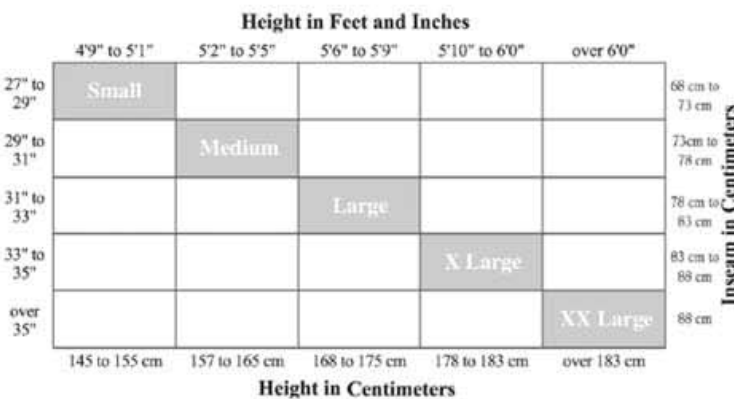

TIGHTS FIT GUIDE

Women's

- Ultra Soft
- Mesh
- Microfiber
- Professional Fishnet
- Studio Basics
- Studio Basics Fishnet

Women's

- Hold & Stretch®
- Ultra Shimmery
- Skating

Children's

- Hold & Stretch®
- Ultra Shimmery
- 100% Nylon
- Skating

Children's

- Ultra Soft
- Studio Basics
- Mesh
- Studio Basics Fishnet

Men's

Women's Plus Sizes

- Hold & Stretch® Plus

Size charts are for general fitting only and will vary according to tight products.