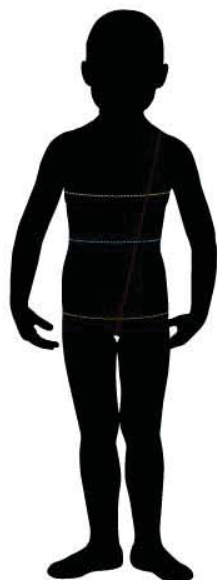

Girls Sizing

Ladies Sizing

All measurements are in inches unless otherwise indicated.

GIRLS SIZE CHART

	2-4	4-6 (CHP)	6x/7 (CHS)	8-10 (CHM)	12 (CHL)	14
CHEST	20"-21"	21"-23"	23"-25"	25"-27"	27"-29"	29"-31"
WAIST	18"-19"	19"-21"	21"-22"	22"-23"	23"-25"	26"-28"
HIP	21"-23"	23"-25"	25"-27"	27"-29"	29"-31"	31"-33"
GIRTH	32"-35"	36"-39"	40"-43"	44"-47"	48"-51"	52"-55"
INSEAM	18"-20"	20"-22"	22"-24"	24"-26"	26"-28"	28"-30"

LADIES SIZE CHART

	Petite (P)	Petite Tall/ Long (*P)	Small (S)	Small Tall/ Long (*S)	Medium (M)	Medium Tall/ Long (*M)	Large (L)	Large Tall/ Long (*L)	X Large (XL)	X Large Tall/ Long (*XL)
BUST	30"-32"	30"-32"	32"-34"	32"-34"	34"-36"	34"-36"	36"-38"	36"-38"	38"-40"	38"-40"
WAIST	22"-24"	22"-24"	24"-26"	24"-26"	26"-28"	26"-28"	28"-30"	28"-30"	30"-32"	30"-32"
HIP	33"-35"	33"-35"	35"-37"	35"-37"	37"-39"	37"-39"	39"-41"	39"-41"	41"-42"	41"-42"
GIRTH	55"-57"	57"-59"	57"-59"	59"-61"	59"-61"	61"-63"	61"-63"	63"-65"	63"-65"	65"-67"
INSEAM	30"-34"	33"-36"	30"-34"	33"-36"	30"-34"	33"-36"	30"-34"	33"-36"	30"-34"	33"-36"

* A Style in Tall or Long will have a 'T' or 'L' at the end of the style number.

MENS SIZE CHART

	X Small (XS)	Small (S)	Medium (M)	Large (L)	X Large (XL)
CHEST	33"-35"	35"-37"	37"-39"	39"-41"	41"-43"
WAIST	26"-28"	28"-30"	30"-32"	32"-34"	34"-36"
INSEAM	31"-35"	31"-35"	31"-35"	31"-35"	31"-35"

BLOCH®

BODYWEAR FIT GUIDE

Women					
	Extra Small (XS)	Small (S)	Medium (M)	Large (L)	Extra Large (XL)
Bust	30–32 in	32–34 in	34–36 in	36–38 in	39–41 in
Waist	22–24 in	24–26 in	26–28 in	28–30 in	31–33 in
Hips	32–34 in	35–37 in	37–39 in	39–41 in	41–43 in
Girth	54–56 in	57–59 in	59–61 in	61–63 in	62–65 in
Size	2–4	4–6	8–10	10–12	14–16