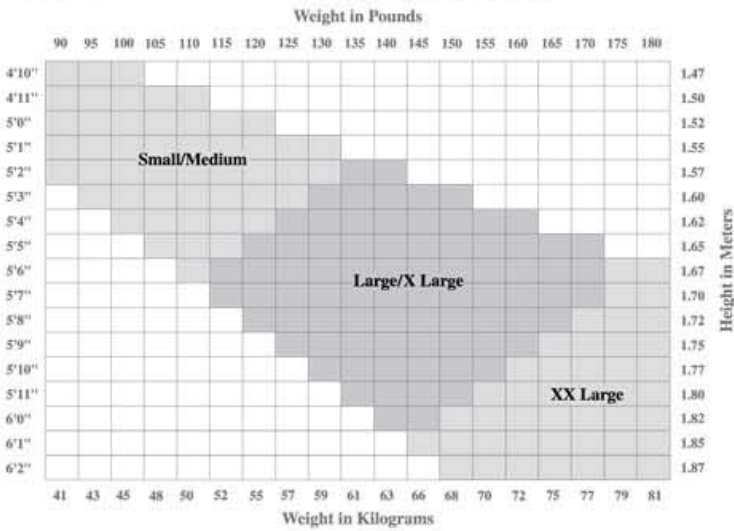

Girls Sizing

Ladies Sizing

All measurements are in inches unless otherwise indicated.

GIRLS SIZE CHART

	2-4	4-6 (CHP)	6x/7 (CHS)	8-10 (CHM)	12 (CHL)	14
CHEST	20"-21"	21"-23"	23"-25"	25"-27"	27"-29"	29"-31"
WAIST	18"-19"	19"-21"	21"-22"	22"-23"	23"-25"	26"-28"
HIP	21"-23"	23"-25"	25"-27"	27"-29"	29"-31"	31"-33"
GIRTH	32"-35"	36"-39"	40"-43"	44"-47"	48"-51"	52"-55"
INSEAM	18"-20"	20"-22"	22"-24"	24"-26"	26"-28"	28"-30"

Women Plus Sizes			
	1X	2X	3X
Bust	44–46 in	46–48 in	49–51 in
Waist	35–37 in	37–39 in	40–42 in
Hips	46–48 in	48–50 in	51–53 in
Girth	64–66 in	66–68 in	68–70 in
Size	16–18	18–20	22–24

Children					
	Tots (T)	Small (S)	Intermediate (I)	Medium (M)	Large (L)
Chest	20–21 in	22–23 in	24–25 in	26–28 in	29–31 in
Waist	19–20 in	20–21 in	21–23 in	23–25 in	26–28 in
Hips	21–23 in	23–25 in	25–27 in	27–29 in	30–32 in
Girth	35–38 in	39–42 in	43–46 in	47–50 in	50–53 in
Size	2–4	4–6	6–8	8–10	12–14

Men								
	Youth Medium (YM)	Youth Large (YL)	Small (S)	Medium (M)	Large (L)	Extra Large (XL)	2XL	3XL
Chest	28–30 in	30–32 in	34–36 in	36–38 in	38–40 in	40–42 in	42–44 in	44–46 in
Waist	25–26 in	26–28 in	28–30 in	30–32 in	32–34 in	34–36 in	36–38 in	38–40 in
Inseam	26 in	28 in	28 in	30 in	32 in	34 in	36 in	38 in

Size charts are for general fitting only and will vary according to individual products. 3XL sizes available in Style 5935 only.

TIGHTS FIT GUIDE

Women's

- Ultra Soft
- Mesh
- Microfiber
- Professional Fishnet
- Studio Basics
- Studio Basics Fishnet