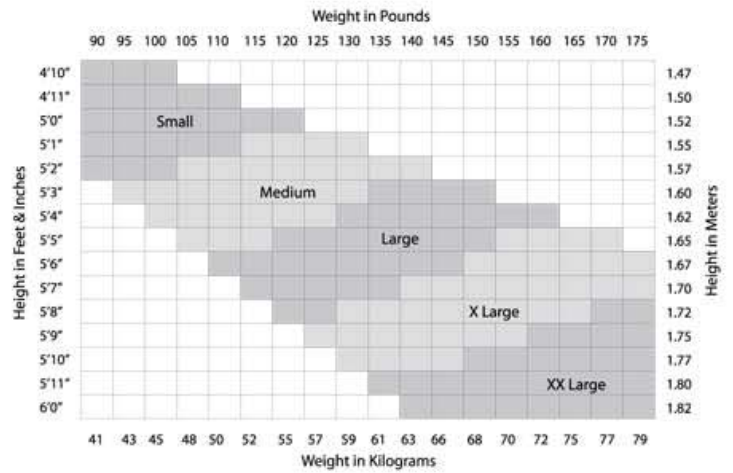

Men								
	Youth Medium (YM)	Youth Large (YL)	Small (S)	Medium (M)	Large (L)	Extra Large (XL)	2XL	3XL
Chest	28–30 in	30–32 in	34–36 in	36–38 in	38–40 in	40–42 in	42–44 in	44–46 in
Waist	25–26 in	26–28 in	28–30 in	30–32 in	32–34 in	34–36 in	36–38 in	38–40 in
Inseam	26 in	28 in	28 in	30 in	32 in	34 in	36 in	38 in

Size charts are for general fitting only and will vary according to individual products. 3XL sizes available in Style 5935 only.

TIGHTS FIT GUIDE

Women's

- Ultra Soft
- Mesh
- Microfiber
- Professional Fishnet
- Studio Basics
- Studio Basics Fishnet

Women's

- Hold & Stretch®
- Ultra Shimmery
- Skating

Children's

- Hold & Stretch®
- Ultra Shimmery
- 100% Nylon
- Skating

Children's

- Ultra Soft
- Studio Basics
- Mesh
- Studio Basics Fishnet

Men's

Women's Plus Sizes

- Hold & Stretch® Plus

Size charts are for general fitting only and will vary according to tight products.

Measurement Guide:

Bust: Measure over the fullest part of the bust.

Waist: Measure your waist at the thinnest point.