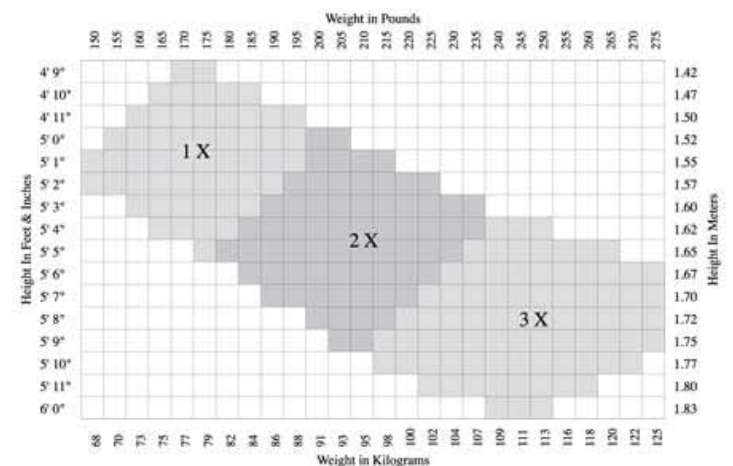

Men								
	Youth Medium (YM)	Youth Large (YL)	Small (S)	Medium (M)	Large (L)	Extra Large (XL)	2XL	3XL
Chest	28–30 in	30–32 in	34–36 in	36–38 in	38–40 in	40–42 in	42–44 in	44–46 in
Waist	25–26 in	26–28 in	28–30 in	30–32 in	32–34 in	34–36 in	36–38 in	38–40 in
Inseam	26 in	28 in	28 in	30 in	32 in	34 in	36 in	38 in

Women's

- Hold & Stretch®
- Ultra Shimmery
- Skating

Children's

- Hold & Stretch®
- Ultra Shimmery
- 100% Nylon
- Skating

Children's

- Ultra Soft
- Studio Basics
- Mesh
- Studio Basics Fishnet

Men's

Women's Plus Sizes

- Hold & Stretch® Plus

Size charts are for general fitting only and will vary according to tight products.

Measurement Guide:

Bust: Measure over the fullest part of the bust.

Waist: Measure your waist at the thinnest point.

Hip: Measure your hips at the fullest part of your bottom at the top of your leg.

Energetiks Child Garment Size Chart - TO FIT:

	XXS	XS	S	M	L	XL
AGE (YEARS)	3	5	7	9	11	13
HEIGHT (CM)	95	115	125	135	145	155
CHEST (CM)	54	59	64	69	74	79
WAIST (CM)	53	56	58	61	63	66
HIP (CM)	59	64	69	74	79	83