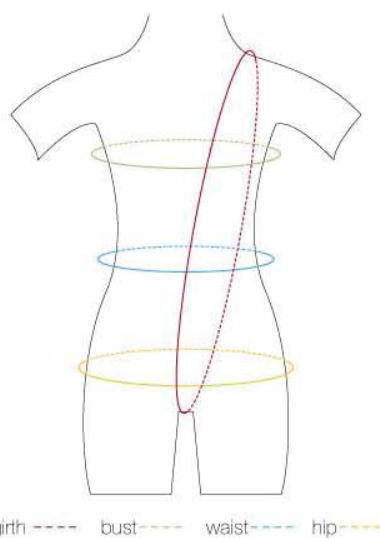

Girls Sizing

Ladies Sizing

All measurements are in inches unless otherwise indicated.

GIRLS SIZE CHART

	2-4	4-6 (CHP)	6x/7 (CHS)	8-10 (CHM)	12 (CHL)	14
CHEST	20"-21"	21"-23"	23"-25"	25"-27"	27"-29"	29"-31"
WAIST	18"-19"	19"-21"	21"-22"	22"-23"	23"-25"	26"-28"
HIP	21"-23"	23"-25"	25"-27"	27"-29"	29"-31"	31"-33"
GIRTH	32"-35"	36"-39"	40"-43"	44"-47"	48"-51"	52"-55"
INSEAM	18"-20"	20"-22"	22"-24"	24"-26"	26"-28"	28"-30"

LADIES SIZE CHART

	Petite (P)	Petite Tall/ Long (*P)	Small (S)	Small Tall/ Long (*S)	Medium (M)	Medium Tall/ Long (*M)	Large (L)	Large Tall/ Long (*L)	X Large (XL)	X Large Tall/ Long (*XL)
BUST	30"-32"	30"-32"	32"-34"	32"-34"	34"-36"	34"-36"	36"-38"	36"-38"	38"-40"	38"-40"
WAIST	22"-24"	22"-24"	24"-26"	24"-26"	26"-28"	26"-28"	28"-30"	28"-30"	30"-32"	30"-32"
HIP	33"-35"	33"-35"	35"-37"	35"-37"	37"-39"	37"-39"	39"-41"	39"-41"	41"-42"	41"-42"
GIRTH	55"-57"	57"-59"	57"-59"	59"-61"	59"-61"	61"-63"	61"-63"	63"-65"	63"-65"	65"-67"
INSEAM	30"-34"	33"-36"	30"-34"	33"-36"	30"-34"	33"-36"	30"-34"	33"-36"	30"-34"	33"-36"

* A Style in Tall or Long will have a 'T' or 'L' at the end of the style number.

MENS SIZE CHART

	X Small (XS)	Small (S)	Medium (M)	Large (L)	X Large (XL)
CHEST	33"-35"	35"-37"	37"-39"	39"-41"	41"-43"
WAIST	26"-28"	28"-30"	30"-32"	32"-34"	34"-36"
INSEAM	31"-35"	31"-35"	31"-35"	31"-35"	31"-35"

BLOCH®

BODYWEAR FIT GUIDE

Women					
	Extra Small (XS)	Small (S)	Medium (M)	Large (L)	Extra Large (XL)
Bust	30–32 in	32–34 in	34–36 in	36–38 in	39–41 in
Waist	22–24 in	24–26 in	26–28 in	28–30 in	31–33 in
Hips	32–34 in	35–37 in	37–39 in	39–41 in	41–43 in
Girth	54–56 in	57–59 in	59–61 in	61–63 in	62–65 in
Size	2–4	4–6	8–10	10–12	14–16