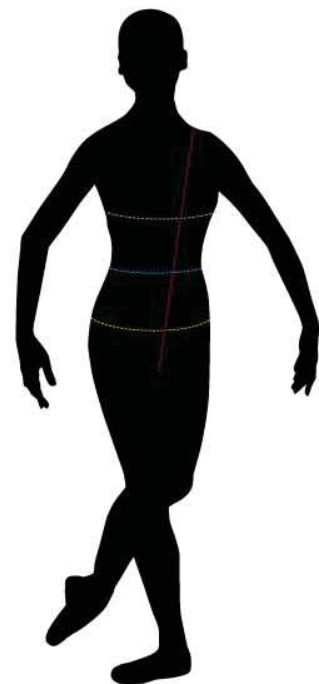

Girls Sizing

Ladies Sizing

All measurements are in inches unless otherwise indicated.

GIRLS SIZE CHART

	2-4	4-6 (CHP)	6x/7 (CHS)	8-10 (CHM)	12 (CHL)	14
CHEST	20"-21"	21"-23"	23"-25"	25"-27"	27"-29"	29"-31"
WAIST	18"-19"	19"-21"	21"-22"	22"-23"	23"-25"	26"-28"
HIP	21"-23"	23"-25"	25"-27"	27"-29"	29"-31"	31"-33"
GIRTH	32"-35"	36"-39"	40"-43"	44"-47"	48"-51"	52"-55"
INSEAM	18"-20"	20"-22"	22"-24"	24"-26"	26"-28"	28"-30"

LADIES SIZE CHART

	Petite (P)	Petite Tall/ Long (*P)	Small (S)	Small Tall/ Long (*S)	Medium (M)	Medium Tall/ Long (*M)	Large (L)	Large Tall/ Long (*L)	X Large (XL)	X Large Tall/ Long (*XL)
BUST	30"-32"	30"-32"	32"-34"	32"-34"	34"-36"	34"-36"	36"-38"	36"-38"	38"-40"	38"-40"
WAIST	22"-24"	22"-24"	24"-26"	24"-26"	26"-28"	26"-28"	28"-30"	28"-30"	30"-32"	30"-32"
HIP	33"-35"	33"-35"	35"-37"	35"-37"	37"-39"	37"-39"	39"-41"	39"-41"	41"-42"	41"-42"
GIRTH	55"-57"	57"-59"	57"-59"	59"-61"	59"-61"	61"-63"	61"-63"	63"-65"	63"-65"	65"-67"
INSEAM	30"-34"	33"-36"	30"-34"	33"-36"	30"-34"	33"-36"	30"-34"	33"-36"	30"-34"	33"-36"

* A Style in Tall or Long will have a 'T' or 'L' at the end of the style number.

MENS SIZE CHART

	X Small (XS)	Small (S)	Medium (M)	Large (L)	X Large (XL)
CHEST	33"-35"	35"-37"	37"-39"	39"-41"	41"-43"
WAIST	26"-28"	28"-30"	30"-32"	32"-34"	34"-36"
INSEAM	31"-35"	31"-35"	31"-35"	31"-35"	31"-35"

BLOCH®

BODYWEAR FIT GUIDE

Women					
	Extra Small (XS)	Small (S)	Medium (M)	Large (L)	Extra Large (XL)
Bust	30–32 in	32–34 in	34–36 in	36–38 in	39–41 in
Waist	22–24 in	24–26 in	26–28 in	28–30 in	31–33 in
Hips	32–34 in	35–37 in	37–39 in	39–41 in	41–43 in
Girth	54–56 in	57–59 in	59–61 in	61–63 in	62–65 in
Size	2–4	4–6	8–10	10–12	14–16