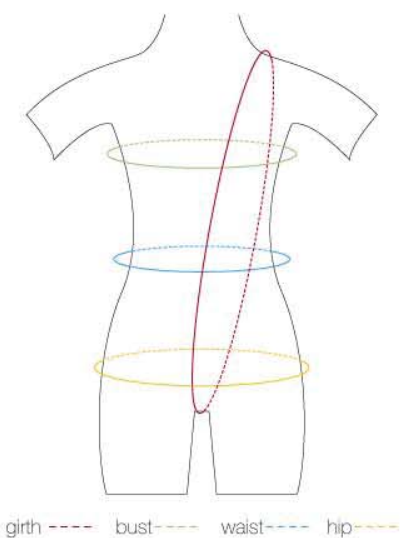

Girls Sizing

Ladies Sizing

All measurements are in inches unless otherwise indicated.

GIRLS SIZE CHART

	2-4	4-6 (CHP)	6x/7 (CHS)	8-10 (CHM)	12 (CHL)	14
CHEST	20"-21"	21"-23"	23"-25"	25"-27"	27"-29"	29"-31"
WAIST	18"-19"	19"-21"	21"-22"	22"-23"	23"-25"	26"-28"
HIP	21"-23"	23"-25"	25"-27"	27"-29"	29"-31"	31"-33"
GIRTH	32"-35"	36"-39"	40"-43"	44"-47"	48"-51"	52"-55"
INSEAM	18"-20"	20"-22"	22"-24"	24"-26"	26"-28"	28"-30"

LADIES SIZE CHART

	Petite (P)	Petite Tall/ Long (*P)	Small (S)	Small Tall/ Long (*S)	Medium (M)	Medium Tall/ Long (*M)	Large (L)	Large Tall/ Long (*L)	X Large (XL)	X Large Tall/ Long (*XL)
BUST	30"-32"	30"-32"	32"-34"	32"-34"	34"-36"	34"-36"	36"-38"	36"-38"	38"-40"	38"-40"
WAIST	22"-24"	22"-24"	24"-26"	24"-26"	26"-28"	26"-28"	28"-30"	28"-30"	30"-32"	30"-32"
HIP	33"-35"	33"-35"	35"-37"	35"-37"	37"-39"	37"-39"	39"-41"	39"-41"	41"-42"	41"-42"
GIRTH	55"-57"	57"-59"	57"-59"	59"-61"	59"-61"	61"-63"	61"-63"	63"-65"	63"-65"	65"-67"
INSEAM	30"-34"	33"-36"	30"-34"	33"-36"	30"-34"	33"-36"	30"-34"	33"-36"	30"-34"	33"-36"

* A Style in Tall or Long will have a 'T' or 'L' at the end of the style number.

MENS SIZE CHART

	X Small (XS)	Small (S)	Medium (M)	Large (L)	X Large (XL)
CHEST	33"-35"	35"-37"	37"-39"	39"-41"	41"-43"
WAIST	26"-28"	28"-30"	30"-32"	32"-34"	34"-36"
INSEAM	31"-35"	31"-35"	31"-35"	31"-35"	31"-35"

BLOCH®

BODYWEAR FIT GUIDE

Women					
	Extra Small (XS)	Small (S)	Medium (M)	Large (L)	Extra Large (XL)
Bust	30–32 in	32–34 in	34–36 in	36–38 in	39–41 in
Waist	22–24 in	24–26 in	26–28 in	28–30 in	31–33 in
Hips	32–34 in	35–37 in	37–39 in	39–41 in	41–43 in
Girth	54–56 in	57–59 in	59–61 in	61–63 in	62–65 in
Size	2–4	4–6	8–10	10–12	14–16