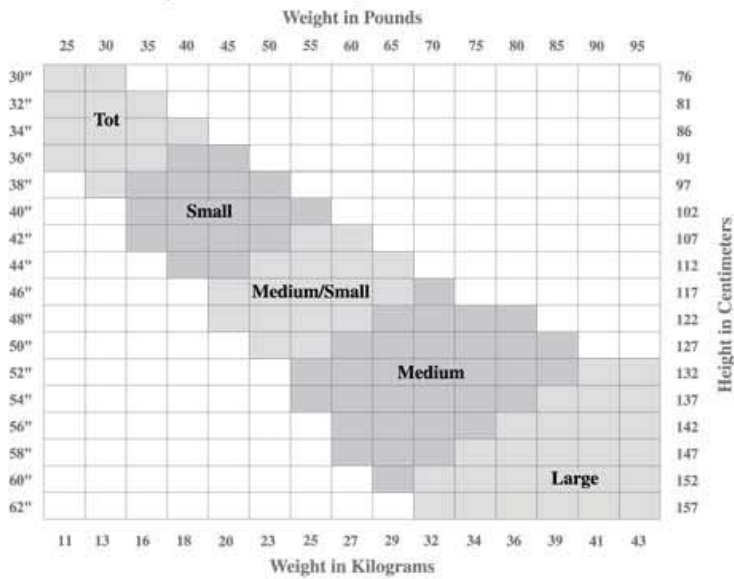

Men								
	Youth Medium (YM)	Youth Large (YL)	Small (S)	Medium (M)	Large (L)	Extra Large (XL)	2XL	3XL
Chest	28–30 in	30–32 in	34–36 in	36–38 in	38–40 in	40–42 in	42–44 in	44–46 in
Waist	25–26 in	26–28 in	28–30 in	30–32 in	32–34 in	34–36 in	36–38 in	38–40 in
Inseam	26 in	28 in	28 in	30 in	32 in	34 in	36 in	38 in

Size charts are for general fitting only and will vary according to individual products. 3XL sizes available in Style 5935 only.

TIGHTS FIT GUIDE

Women's

- Ultra Soft
- Mesh
- Microfiber
- Professional Fishnet
- Studio Basics
- Studio Basics Fishnet

Women's

- Hold & Stretch®
- Ultra Shimmery
- Skating

Children's

- Hold & Stretch®
- Ultra Shimmery
- 100% Nylon
- Skating

Children's

- Ultra Soft
- Studio Basics
- Mesh
- Studio Basics Fishnet

Men's

Women's Plus Sizes

- Hold & Stretch® Plus

Size charts are for general fitting only and will vary according to tight products.

Measurement Guide:

Bust: Measure over the fullest part of the bust.

Waist: Measure your waist at the thinnest point.